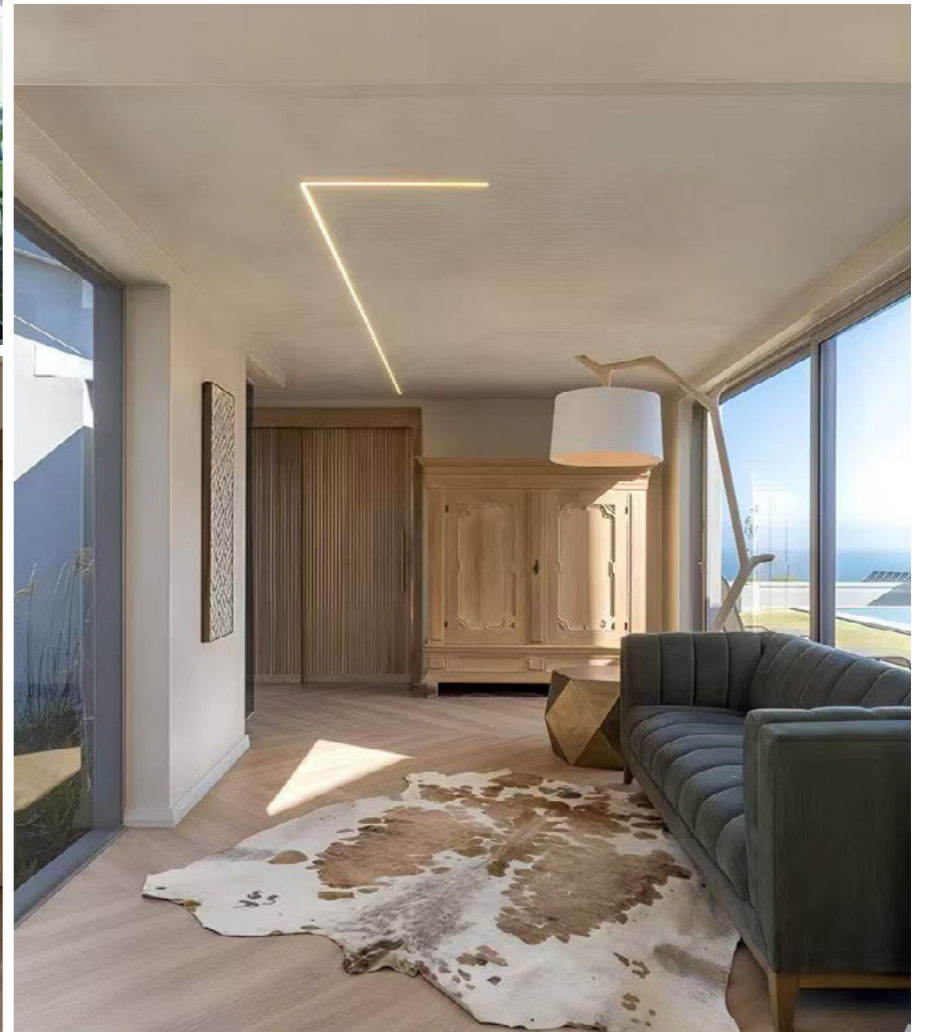

## Serene Horizon Villa

This project focuses on creating a luxurious modern minimalist villa interior, emphasizing an open spatial feel and abundant natural light. The spacious open-plan living room features floor-to-ceiling glass windows that seamlessly connect the interior with the courtyard.

Warm-toned wide-plank SPC wood flooring in OKA color combines aesthetics with durability to create a warm and comfortable living atmosphere.

Clean white walls serve as the base, complemented by a large white modern sofa and low-profile neutral furniture, maintaining a minimalist and airy ambiance.

# Coastal Villa in South Africa

Private Residence / Modern Luxury Villa

Contemporary coastal-inspired architecture with clean geometric forms

Modern Minimalism in the Heart of Sunshine.  
A high-end choice suitable for family  
vacation or long-term residence